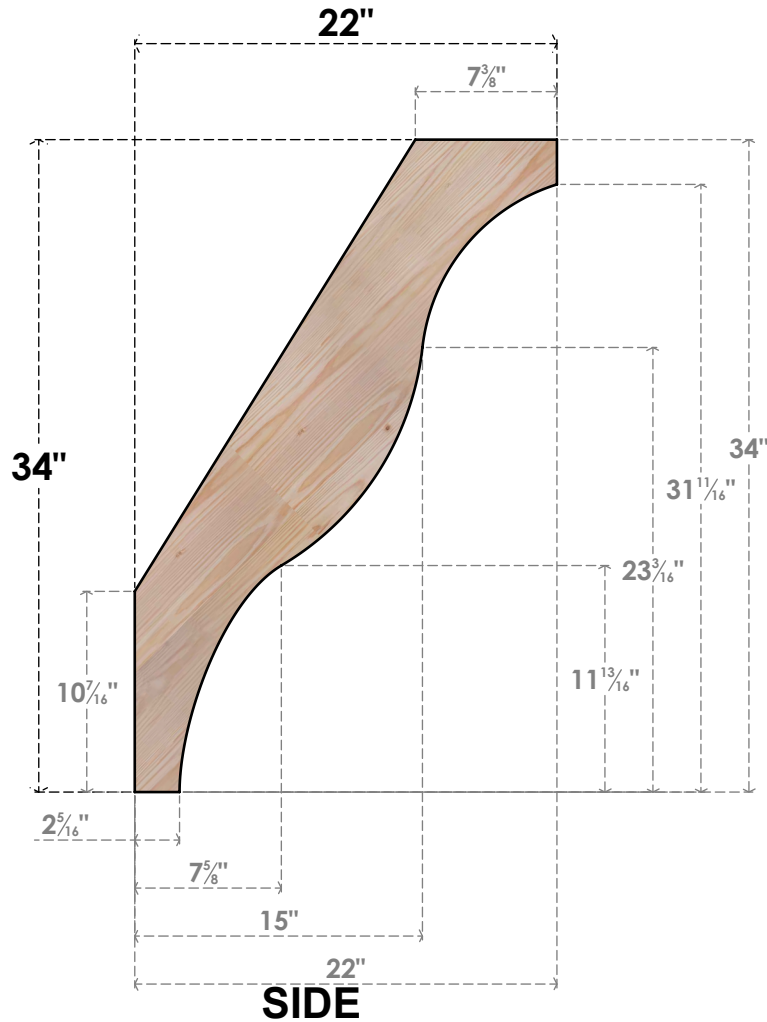

BRC06X22X34FST00SDF

5 1/2"W X 22"D X 34"H FUNSTON SMOOTH BRACE, DOUGLAS FIR

EKENA MILLWORK
 2300 WEST MAIN ST.
 CLARKSVILLE, TX 75426
 TOLL FREE: 866-607-0453
 WWW.EKENAMILLWORK.COM

NOTES

1. INSTALLATION TO BE COMPLETED IN ACCORDANCE WITH MANUFACTURER'S SPECIFICATIONS.
2. DRAWING MAY NOT BE TO SCALE
3. THIS DRAWING IS INTENDED FOR DESIGN AND PLANNING PURPOSES ONLY.
4. ALL INFORMATION CONTAINED HEREIN WAS CURRENT AT THE TIME OF DEVELOPMENT BUT MUST BE REVIEWED AND APPROVED BY THE PRODUCT MANUFACTURER TO BE CONSIDERED ACCURATE.
5. PRODUCTS ARE NOT KILN DRIED. THIS ITEM IS UNIQUE AND WILL CONTAIN THE NATURAL VARIATIONS THAT THE WOOD SPECIES OFFERS. THIS MAY RESULT IN VARIATIONS UP TO 1/4"